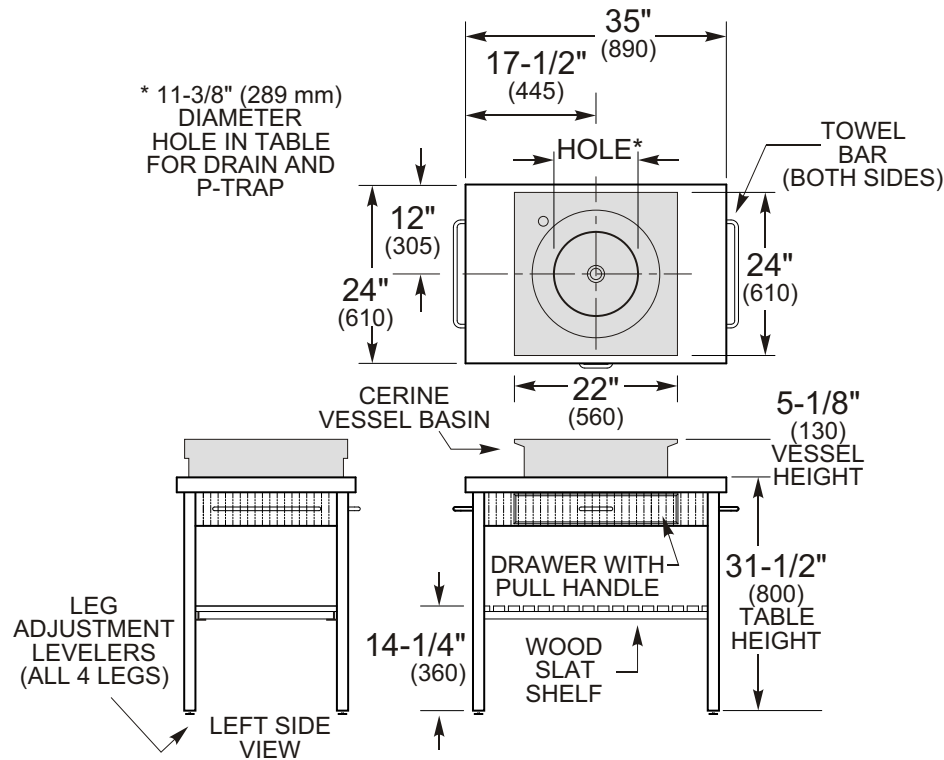

NEO-METRO[®] Collection

Cerine Vessel Basin with Table Model 8996-TL

Sample Installation
Table available only (sold separately) with vessel basin.

Model	Description
8996-TL	Vessel and Table with Bamboo Veneer (Standard)
8996-LTW-TL	Vessel and Table with Cherry Wood Veneer
8996-DKW-TL	Vessel and Table with Mahogany Veneer
8996-WBO-TL	Vessel and Table Designed for Custom Veneer

PD-TS8996TL.CDR / 4-10-03