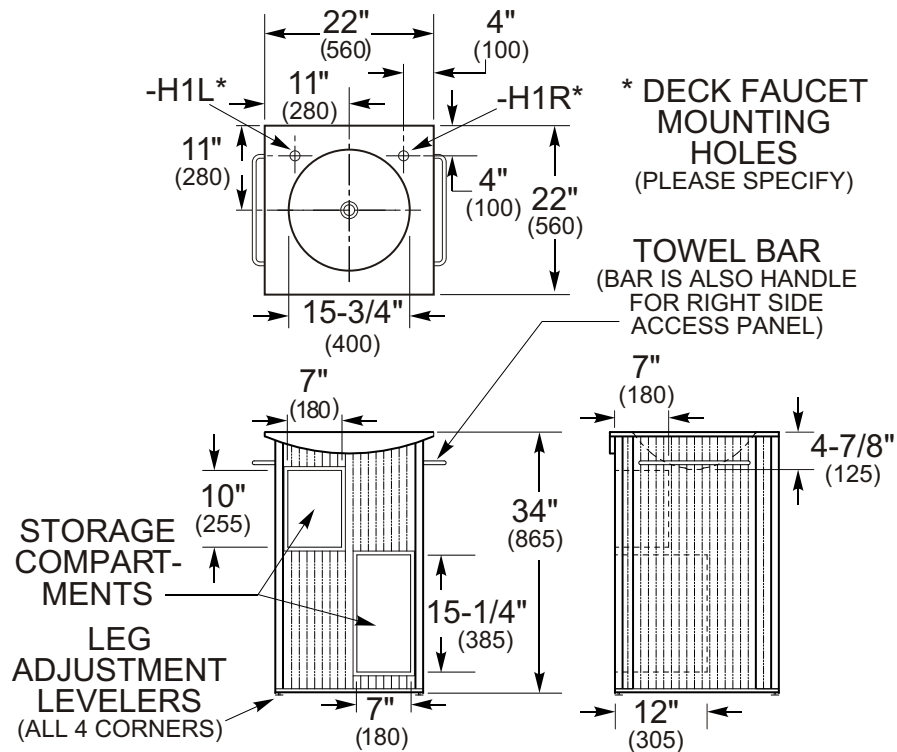

NEO-METRO[®] Collection

Cerine Vanity Model 8997

Sample Installation

Model	Description
8997	Vanity with Bamboo Veneer (Standard)
8997-LTW	Vanity with Cherry Wood Veneer
8997-DKW	Vanity with Mahogany Veneer
8997-WBO	Vanity Designed for Custom Veneer