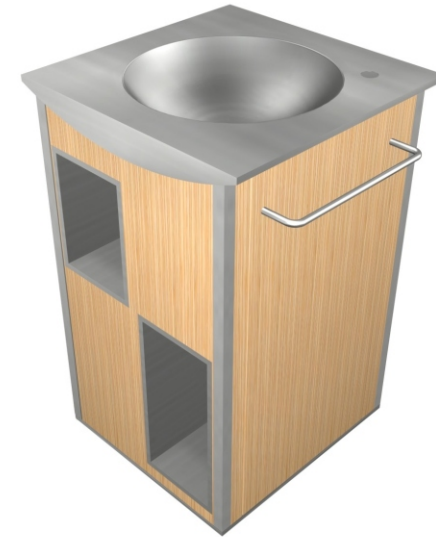

NEO-METRO[®] Collection

Cerine Vanity Model 8997

Sample Installation

Model	Description
8997	Vanity with Bamboo Veneer (Standard)
8997-LTW	Vanity with Cherry Wood Veneer
8997-DKW	Vanity with Mahogany Veneer
8997-WBO	Vanity Designed for Custom Veneer