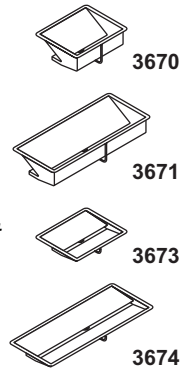

NEO-METRO[®] Collection

Features

- One-Piece Basin with Hidden Drain
- Constructed from 16-Gage Stainless Steel
- Can be Installed as Drop-in or Undermount Basin
Undermount Clips are Provided
- Available in Several Standard Sizes
Please Contact Neo-Metro for Custom Dimensions.
- Fold Can be Facing Towards or Away from Faucet
- Available in *Satin* (Standard) or *Mira High Polish Finishes*
- *Laminar (Soft Flow) Faucet is Recommended*
Faucet not Included

Ordering Options

- 3670** **Deep Basin - *Satin* Finish**
Overall Dim.: 16"(406mm) x 19"(483mm) x 7"(178mm) deep
- 3670-HP** **Deep Basin - *Mira* Finish**
Overall Dim.: 16"(406mm) x 19"(483mm) x 7"(178mm) deep
- 3671** **Deep Basin - Trough Style - *Satin* Finish**
Overall Dim.: 16"(406mm) x 38"(965mm) x 7"(178mm) deep
- 3671-HP** **Deep Basin - Trough Style - *Mira* Finish**
Overall Dim.: 16"(406mm) x 38"(965mm) x 7"(178mm) deep
- 3673** **Shallow Basin - *Satin* Finish**
Overall Dim.: 16"(406mm) x 19"(483mm) x 2-1/2"(64mm) deep
- 3673-HP** **Shallow Basin - *Mira* Finish**
Overall Dim.: 16"(406mm) x 19"(483mm) x 2-1/2"(64mm) deep
- 3674** **Shallow Basin - Trough Style - *Satin* Finish**
Overall Dim.: 16"(406mm) x 38"(965mm) x 2-1/2"(64mm) deep
- 3674-HP** **Shallow Basin - Trough Style - *Mira* Finish**
Overall Dim.: 16"(406mm) x 38"(965mm) x 2-1/2"(64mm) deep

PRODUCT Specification . . . The Ebb Basin is manufactured in one piece from 16-gage, Type 304 stainless steel. A sloped surface hides the drain opening. Basin can be installed with fold facing toward or away from faucet. (Faucet not included) The basin can be installed in a drop-in or undermount application. Undermount clips are provided. The basin is available in a "Deep" depth of 7" (178 mm) or a "Shallow" depth of 2-1/2" (64 mm). The basin is also available in standard overall length of 19" (483 mm) or Trough Style, overall length of 38" (965 mm). The basin is available in Satin (Standard) or Mira High Polish Finish.