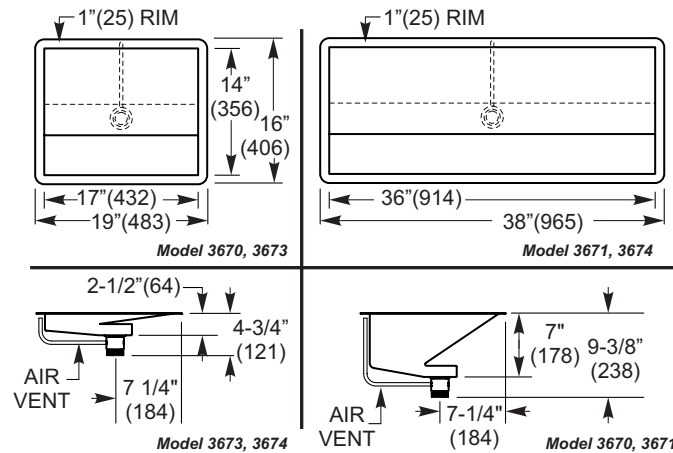

NEO-METRO[®] Collection

Features

- One-Piece Basin with Hidden Drain
- Constructed from 16-Gage Stainless Steel
- Can be Installed as Drop-in or Undermount Basin
Undermount Clips are Provided
- Available in Several Standard Sizes
Please Contact Neo-Metro for Custom Dimensions.
- Fold Can be Facing Towards or Away from Faucet
- Available in *Satin* (Standard) or *Mira High Polish Finishes*
- *Laminar (Soft Flow) Faucet is Recommended*
Faucet not Included

Ordering Options

- 3670** **Deep Basin - *Satin* Finish**
Overall Dim.: 16"(406mm) x 19"(483mm) x 7"(178mm) deep
- 3670-HP** **Deep Basin - *Mira* Finish**
Overall Dim.: 16"(406mm) x 19"(483mm) x 7"(178mm) deep
- 3671** **Deep Basin - Trough Style - *Satin* Finish**
Overall Dim.: 16"(406mm) x 38"(965mm) x 7"(178mm) deep
- 3671-HP** **Deep Basin - Trough Style - *Mira* Finish**
Overall Dim.: 16"(406mm) x 38"(965mm) x 7"(178mm) deep
- 3673** **Shallow Basin - *Satin* Finish**
Overall Dim.: 16"(406mm) x 19"(483mm) x 2-1/2"(64mm) deep
- 3673-HP** **Shallow Basin - *Mira* Finish**
Overall Dim.: 16"(406mm) x 19"(483mm) x 2-1/2"(64mm) deep
- 3674** **Shallow Basin - Trough Style - *Satin* Finish**
Overall Dim.: 16"(406mm) x 38"(965mm) x 2-1/2"(64mm) deep
- 3674-HP** **Shallow Basin - Trough Style - *Mira* Finish**
Overall Dim.: 16"(406mm) x 38"(965mm) x 2-1/2"(64mm) deep

PRODUCT Specification . . . The Ebb Basin is manufactured in one piece from 16-gage, Type 304 stainless steel. A sloped surface hides the drain opening. Basin can be installed with fold facing toward or away from faucet. (Faucet not included) The basin can be installed in a drop-in or undermount application. Undermount clips are provided. The basin is available in a "Deep" depth of 7" (178 mm) or a "Shallow" depth of 2-1/2" (64 mm). The basin is also available in standard overall length of 19" (483 mm) or Trough Style, overall length of 38" (965 mm). The basin is available in Satin (Standard) or Mira High Polish Finish.