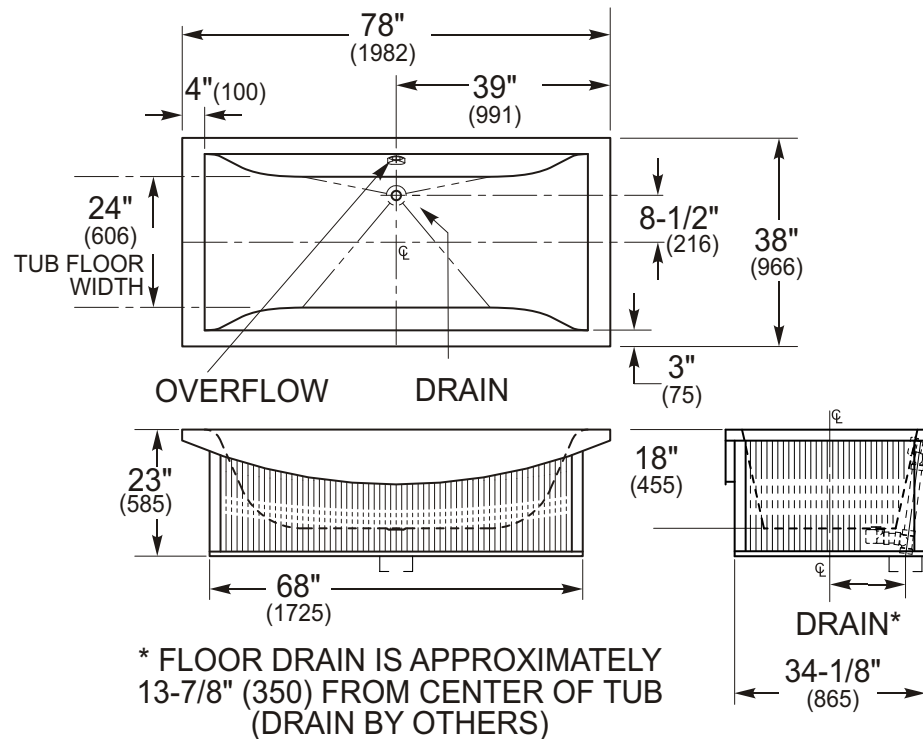

NEO-METRO[®] Collection

Cerine Tub Model 8998

Sample Installation

Model	Description
8998	Tub with Bamboo Veneer (Standard)
8998-LTW	Tub with Cherry Wood Veneer
8998-DKW	Tub with Mahogany Veneer
8998-WBO	Tub Designed for Custom Veneer
- JET	Option - Tub with Jetting