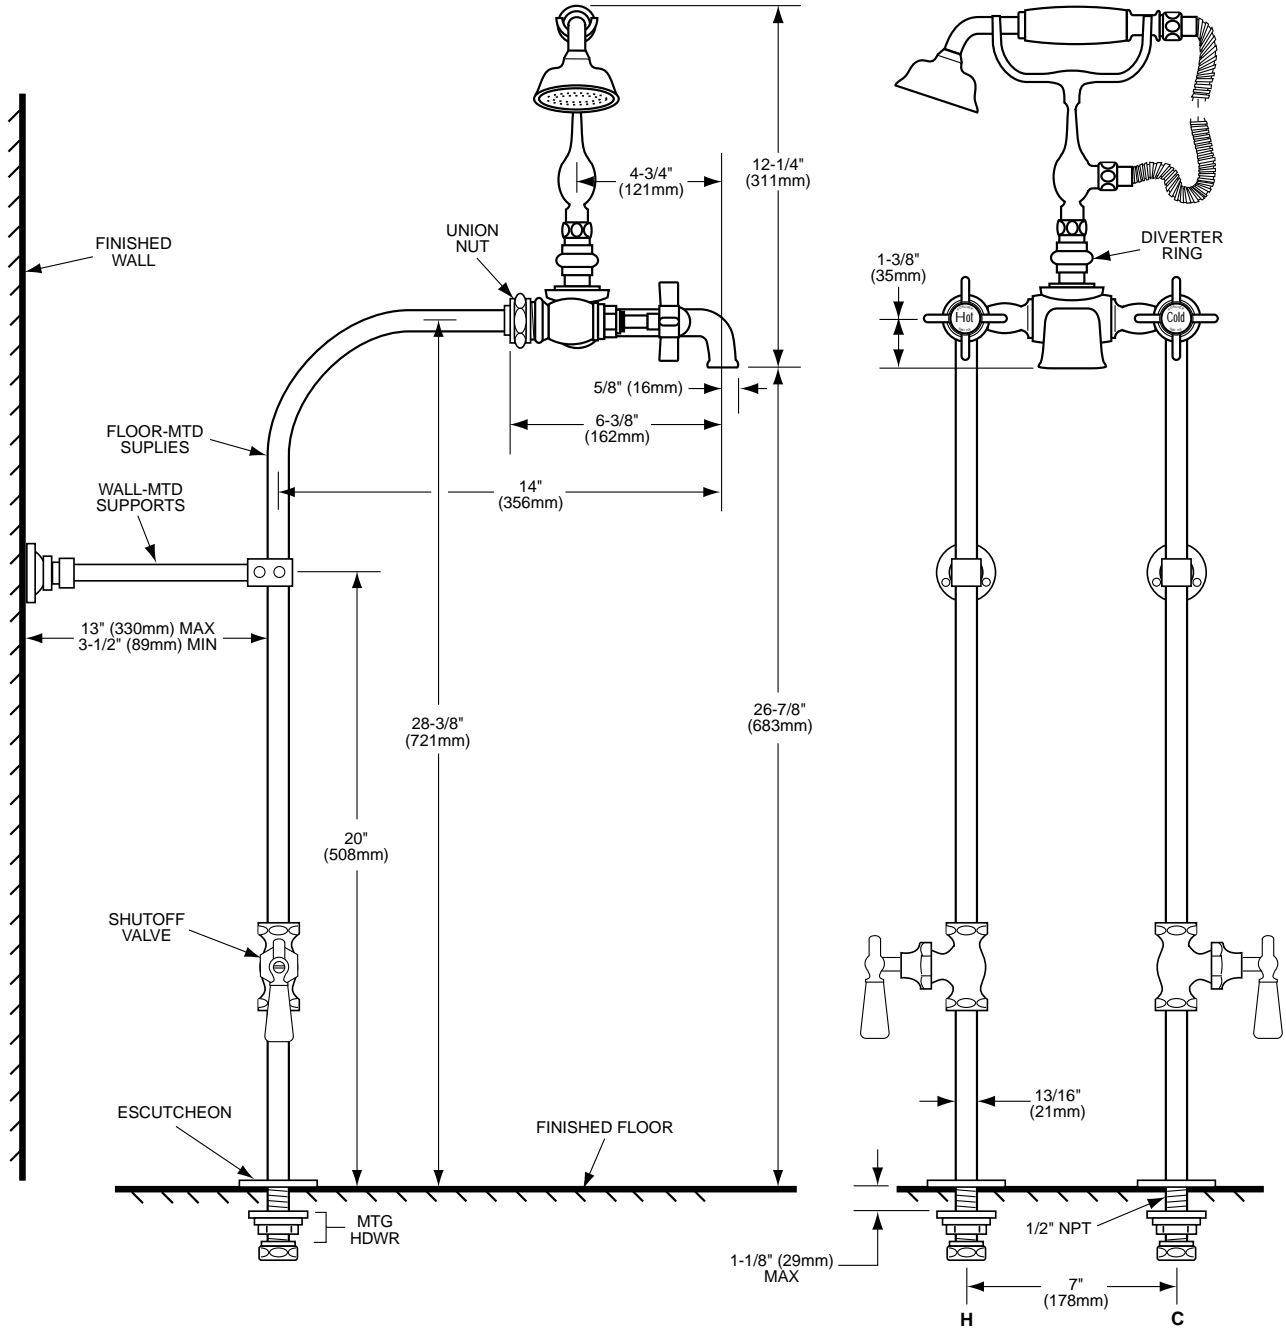

REPRISE CLAWFOOT BATH FILLER, MODEL 5535.951

- Classic Victorian styling, ideal for clawfoot bath
- Coordinated accessories available
- Cast brass construction
- Quarter-turn washerless ceramic disc valve cartridges (reversible for use with cross handles)
- Cross handles with porcelain index buttons
- Available in chrome, brass, or brushed nickel finish
- Hand shower includes 5' (1524mm) chrome flex hose; diverter ring conveniently located above faucet spout
- Includes wall-mounted shower hanger and mounting kit
- Installs on 7" (178mm) centers, via floor-mounted supplies, included
- Made in England

Maximum Flow Rate: 2.2 gpm (8.3 L)

Low Lead: Meets NSF Standard 61/Section 9 & Prop 65 lead requirements

- Specify faucet and hand shower finish: chrome, brass, or brushed nickel

ROUGHIN DIAGRAM
SHOWN ON REVERSE
SIDE

SPS 5535.951

REPRISE™
CLAWFOOT BATH FILLER

PORCHER™

NOTES:
 INSTALL WITH FLOOR-MOUNTED SUPPLIES AND DECORATIVE SHUTOFF VALVES FOR OVER THE RIM USE WITH FREESTANDING CLAWFOOT BATH TUBS.
 INSTALLATION INSTRUCTIONS SUPPLIED WITH FAUCET ASSEMBLY.

IMPORTANT: Dimensions of faucets are nominal and may vary within the range of tolerances established by ANSI Standard A112.18.1M. These measurements are subject to change or cancellation. No responsibility is assumed for use of superseded or voided pages.