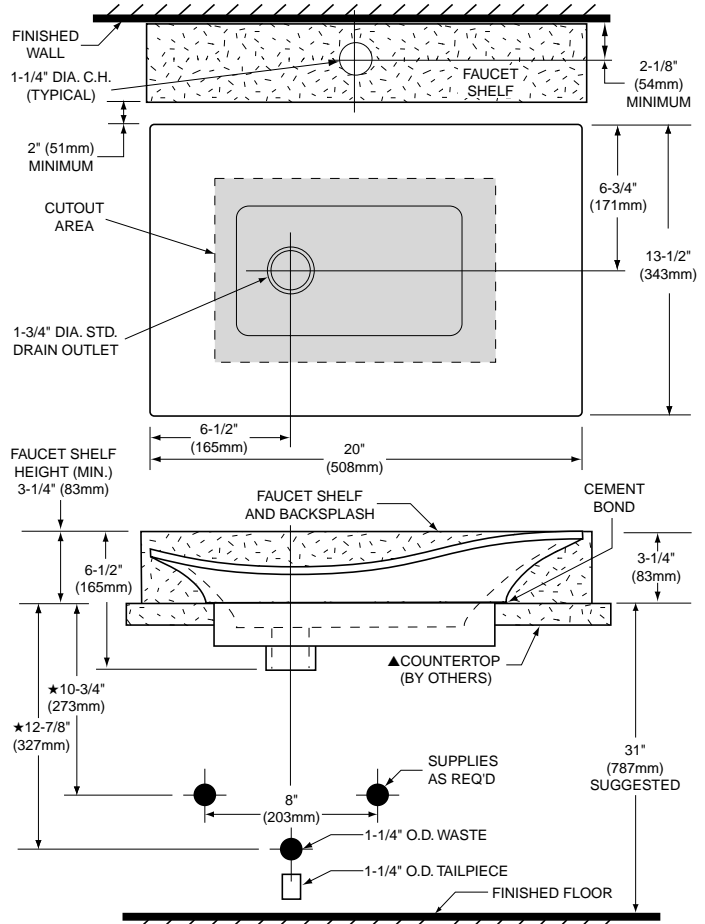

**ZEN ABOVE-COUNTER BASIN,
 MODEL 15050**

- Freeform basin design
- Vitreous china construction
- Full color range
- Art design availability
- Requires strainer-type drain assembly
- Cutout template included
- Can be used with wall-mounted faucet or shelf-mounted faucet

Nominal Overall Dimensions:
 20" x 13-1/2" (508 x 343mm)

Bowl Inside Dimensions:
 16" (406mm) wide
 10-1/2" (267mm) front to back
 3-1/2" (89mm) depth

**Fixture Dimensions conform to ANSI Standard
 A112.19.2M**

To Be Specified

- Color:
- Art Design:
- Faucet:
- Faucet Finish:
- Supplies:
- 1-1/4" Trap:
- Nipple:

NOTES:

- ★ DIMENSIONS SHOWN FOR LOCATION OF SUPPLIES AND "P" TRAP ARE SUGGESTED.
- ▲ FOR COUNTERTOP CUTOUT AND INSTALLATION INSTRUCTIONS, USE TEMPLATE SUPPLIED WITH LAVATORY.
- FITTINGS NOT INCLUDED AND MUST BE ORDERED SEPARATELY.
- IMPORTANT: Dimensions of fixtures are nominal and may vary within the range of tolerances established by ANSI Standard A112.19.2M.
- These measurements are subject to change or cancellation. No responsibility is assumed for use of superseded or voided pages.