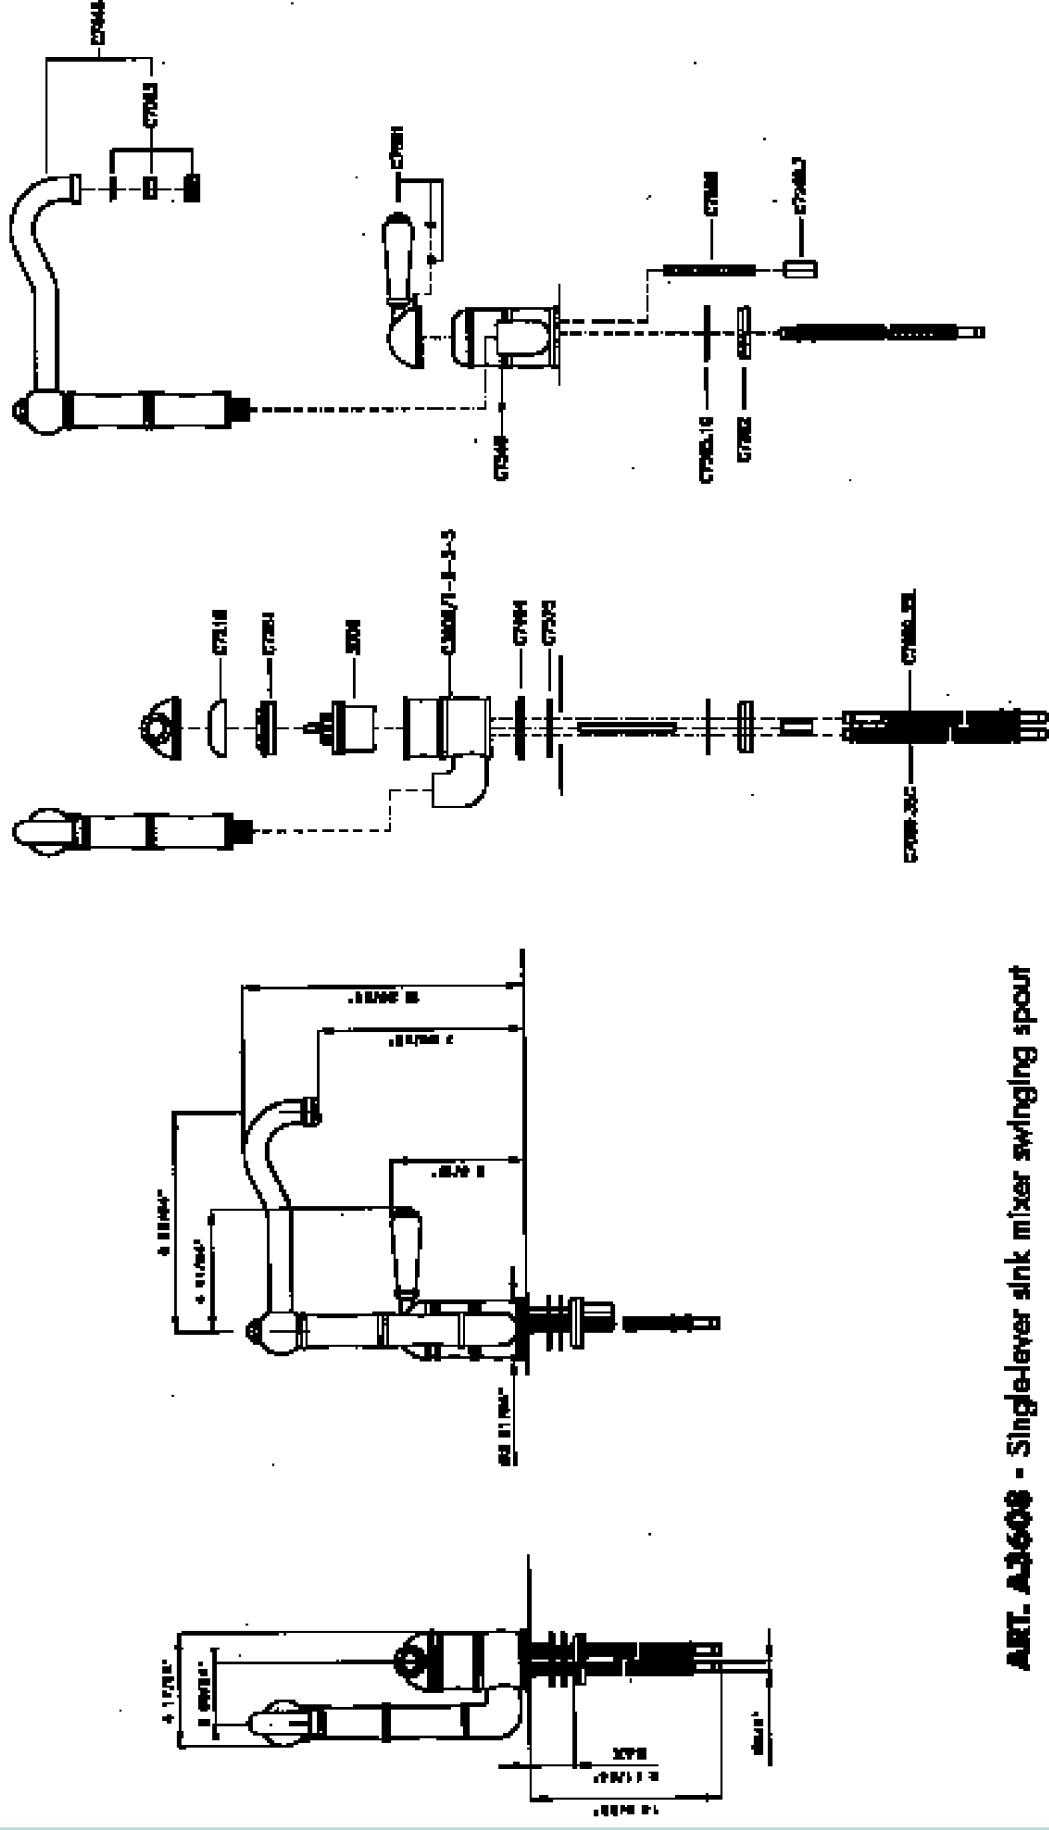

A3606WS
**Single Level
Kitchen
Faucet**

ROHL's Country Classic A3606WS Kitchen Faucet matches decorative design with the contemporary function of single level control. The faucet uses a ceramic disc cartridge for exact temperature and volume control.

www.rohlhome.com

A3606WS

A3606WS

ROIHL

ART. A3608

ART. A3608
Spare Parts

ART. A3608 - Single-lever sink mixer swinging spout