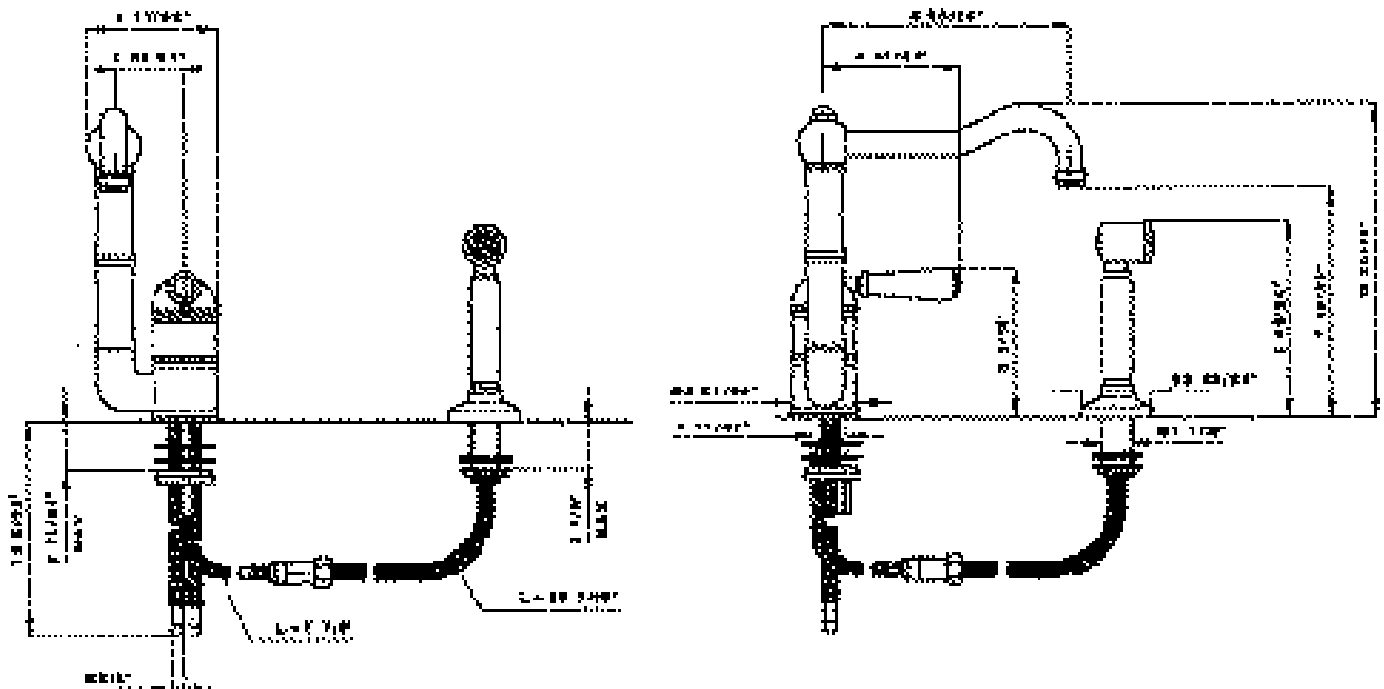

A3606WS
**Single Level
Kitchen
Faucet**

ROHL's Country Classic A3606WS Kitchen Faucet matches decorative design with the contemporary function of single level control. The faucet uses a ceramic disc cartridge for exact temperature and volume control.

The County Classic Kitchen Collection is available in Polish Chrome, Polished Nickel (pictured), Satin Nickel, Inca Brass and Tuscan Brass. The range carries a limited life-time warranty on both finish and working components.

www.rohlhome.com

A3606WS

A3606WS

ROIHL

ART. A3608

ART. A3608
Spare Parts

ART. A3608 - Single-lever sink mixer swinging spout